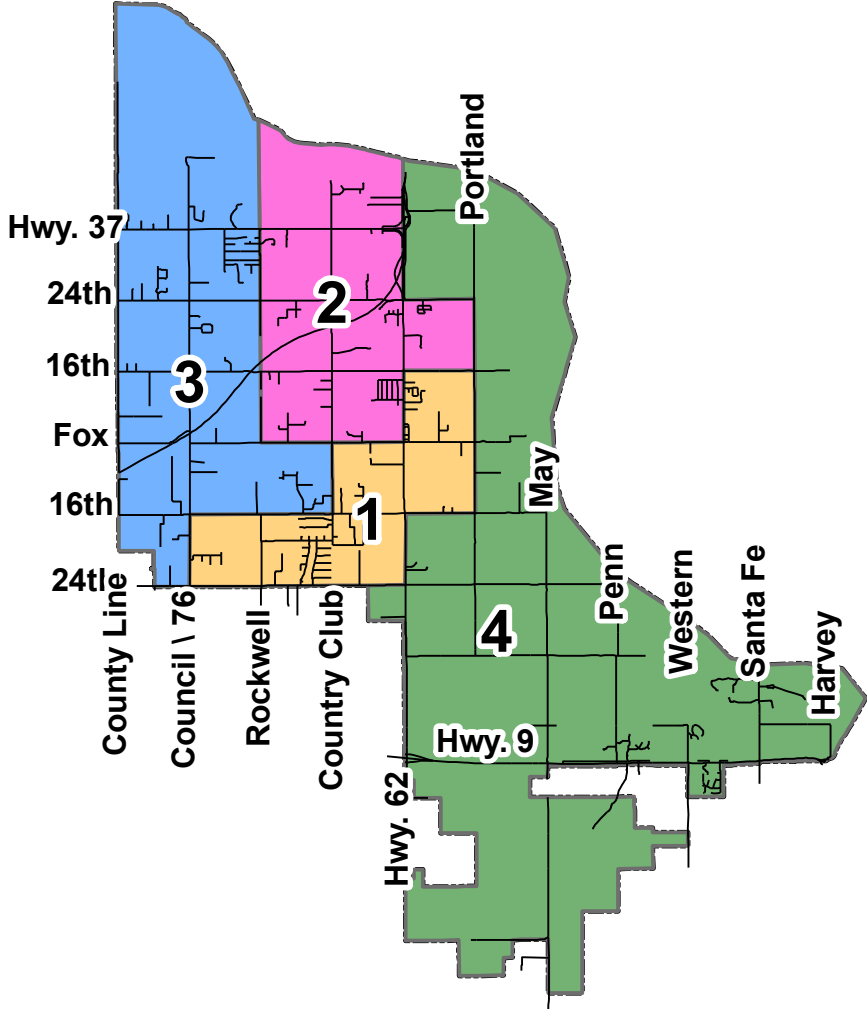

City of Newcastle

City Council Ward Map

Legend

- Ward 1
- Ward 2
- Ward 3
- Ward 4